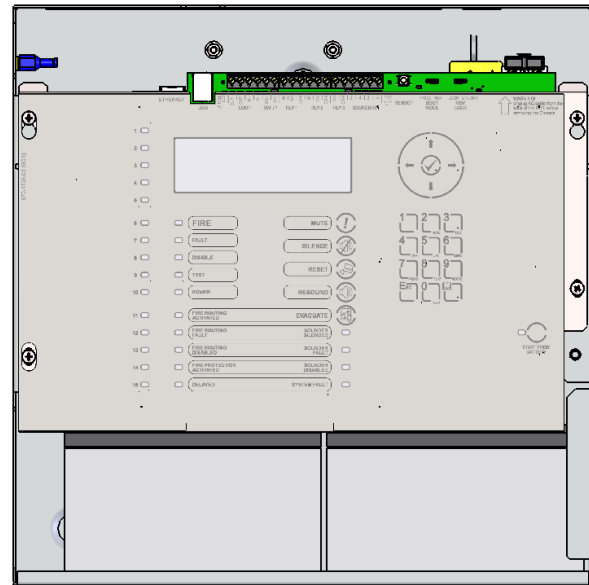

INSTALLATION – HyGo Series

ENCLOSURE: Steel IP30 RAL7035
 DIMENSIONS: Overall: 345 x 345 x 87 mm, Backbox: 340 x 340 x 86 mm

POWER SUPPLY

220-240V AC 50Hz 0.5A

EOL 6K2
 (or MXP-505
 Active EOL
 for EN54-13)

BATTERY
 7Ah max
 24V DC 1.5A

For more information see document HY680-233

	REV	01
	Drawing Name	HyGo Series Install Sheet
DRAWN BY	GH	Drawing Number
CREATED	14/04/2023	HY683-HyGoSeries