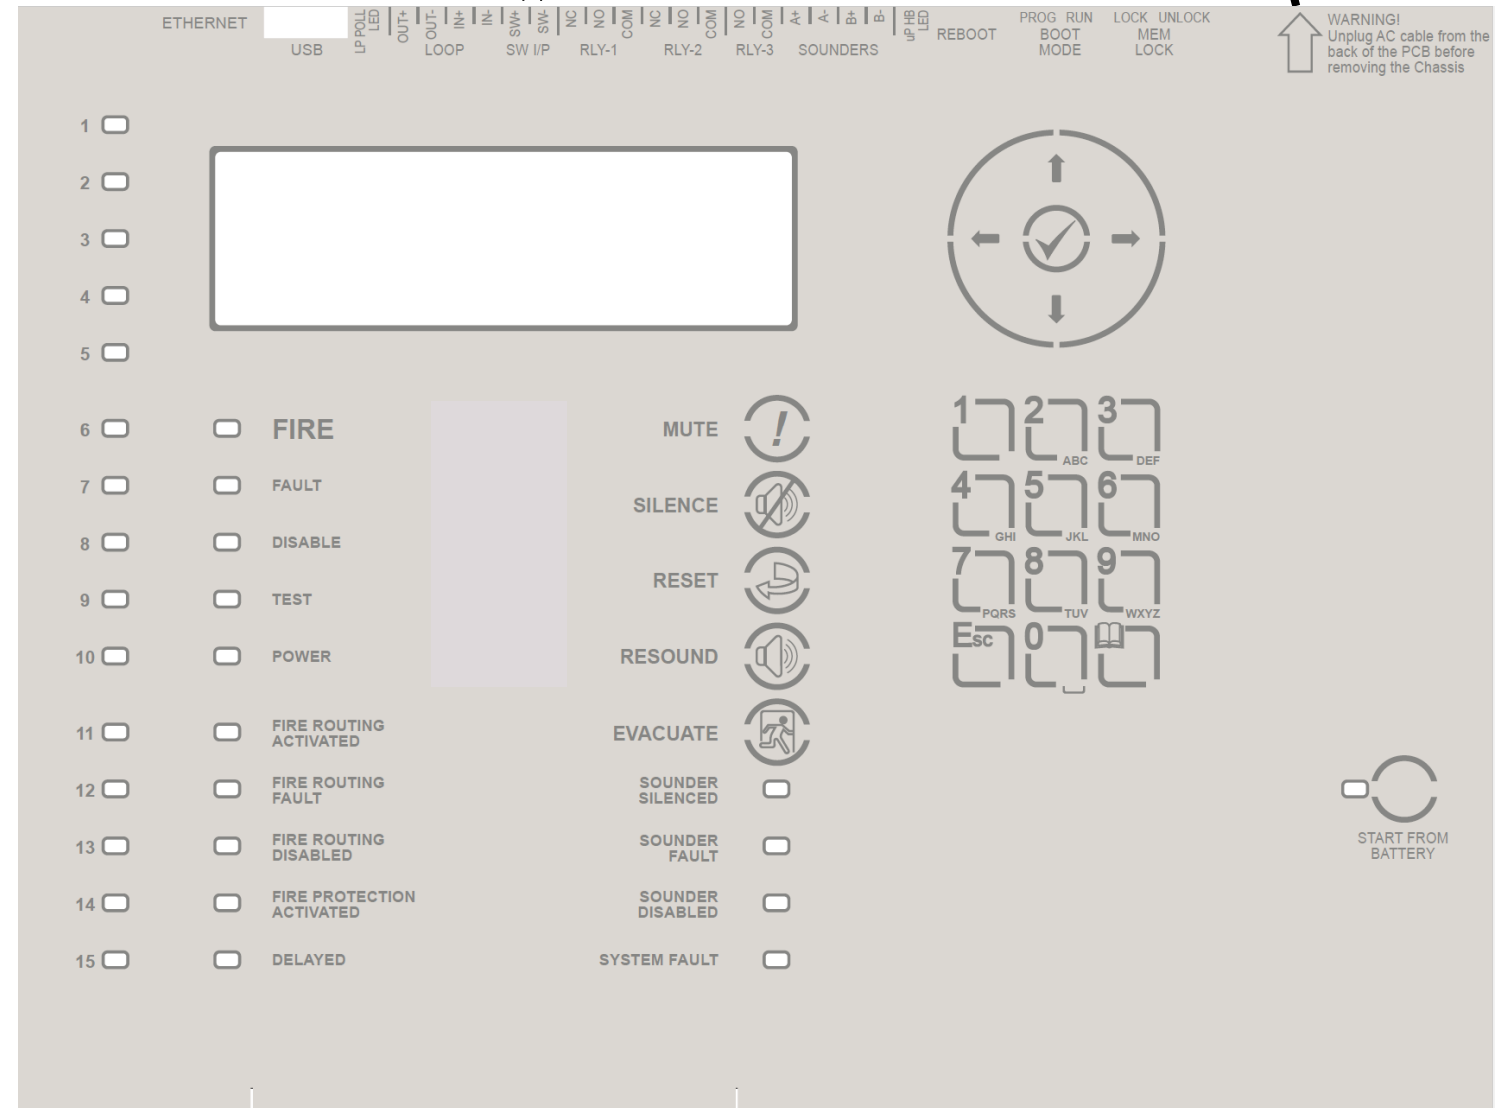

INSTALLATION – HyGo Series

ENCLOSURE: Steel IP30 RAL7035
 DIMENSIONS: Overall: 345 x 345 x 87 mm, Backbox: 340 x 340 x 86 mm

POWER SUPPLY

220-240V AC 50Hz 0.5A

EOL 6K2
 (or MXP-505
 Active EOL
 for EN54-13)

BATTERY
 7Ah max
 24V DC 1.5A

For more information see document HY680-233

	REV	01
	Drawing Name	HyGo Series Install Sheet
DRAWN BY	GH	Drawing Number
CREATED	14/04/2023	HY683-HyGoSeries