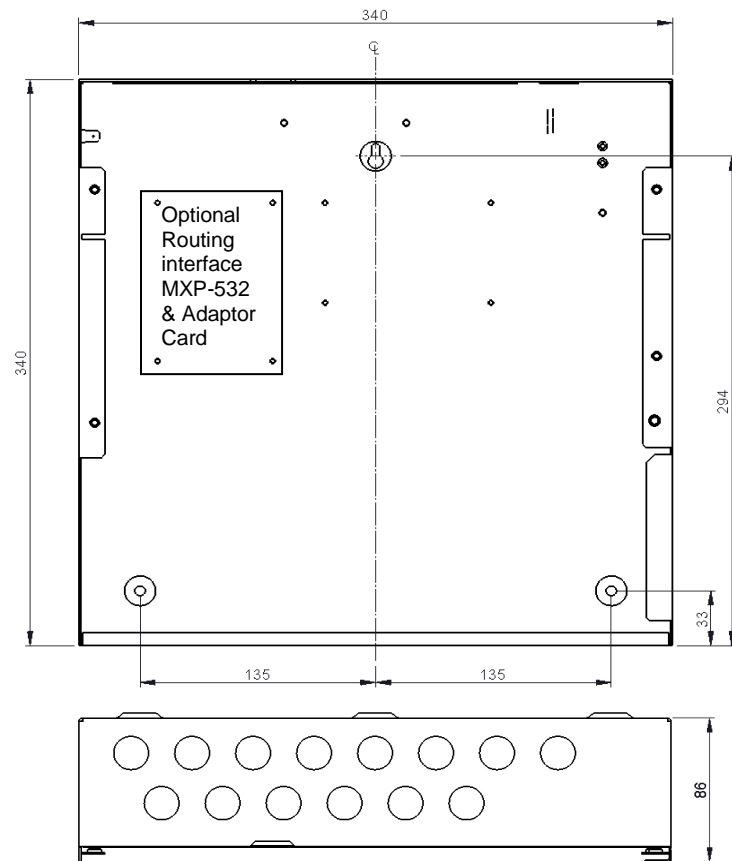

INSTALLATION – HyGo Series

ENCLOSURE: Steel IP30 RAL7035
 DIMENSIONS: Overall: 345 x 345 x 87 mm, Backbox: 340 x 340 x 86 mm

POWER SUPPLY

220-240V AC 50Hz 0.5A

EOL 6K2
 (or MXP-505
 Active EOL
 for EN54-13)

BATTERY
 7Ah max
 24V DC 1.5A

For more information see document HY680-233

	REV	01
	Drawing Name	HyGo Series Install Sheet
DRAWN BY	GH	Drawing Number
CREATED	14/04/2023	HY683-HyGoSeries