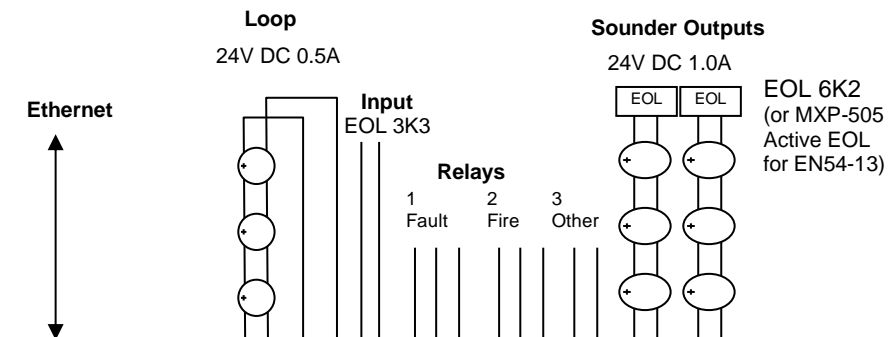

INSTALLATION – HyGo Series

ENCLOSURE: Steel IP30 RAL7035
 DIMENSIONS: Overall: 345 x 345 x 87 mm, Backbox: 340 x 340 x 86 mm

POWER SUPPLY

220-240V AC 50Hz 0.5A

EOL 6K2
 (or MXP-505
 Active EOL
 for EN54-13)