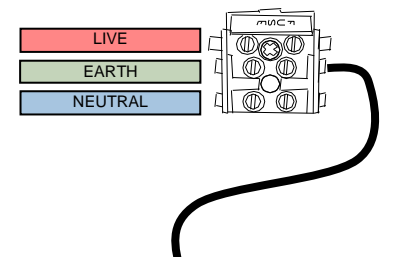

INSTALLATION – HyGo Series

ENCLOSURE: Steel IP30 RAL7035
 DIMENSIONS: Overall: 345 x 345 x 87 mm, Backbox: 340 x 340 x 86 mm

POWER SUPPLY

220-240V AC 50Hz 0.5A

EOL 6K2
 (or MXP-505
 Active EOL
 for EN54-13)

BATTERY
 7Ah max
 24V DC 1.5A

For more information see document HY680-233

	REV	01
	Drawing Name	HyGo Series Install Sheet
DRAWN BY	GH	Drawing Number
CREATED	14/04/2023	HY683-HyGoSeries