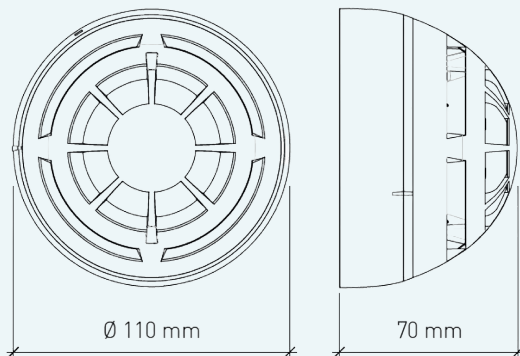

TECHNICAL INFORMATION

STANDARDS & APPROVALS

- BS EN54-5 Class A1R: Heat Detectors
- BS EN54-7 Smoke Detectors
- BS EN54-25: Components using radio links