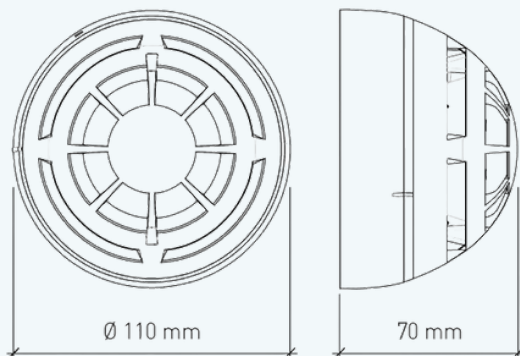

TECHNICAL INFORMATION

STANDARDS & APPROVALS

- BS EN54-5 Class A1R: Heat Detectors
- BS EN54-7 Smoke Detectors
- BS EN54-25: Components using radio links