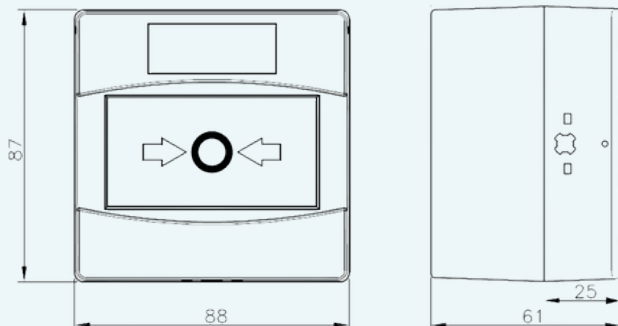

TECHNICAL INFORMATION

STANDARDS & APPROVALS

- BS EN 54-11: Manual Call Points
- BS EN 54-25: Components using radio links and system requirements