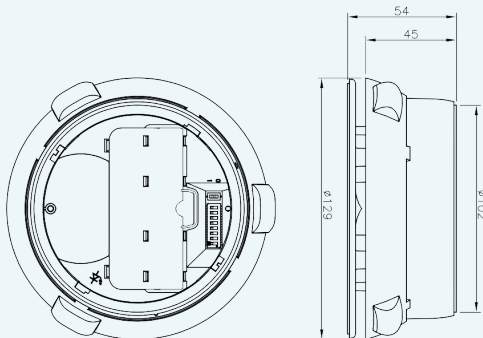

TECHNICAL INFORMATION

STANDARDS & APPROVALS

- BS EN 54-3: Fire alarm devices
- BS EN-54-23: Visual Alarm devices
- BS EN 54-25: Components using radio links and system requirements