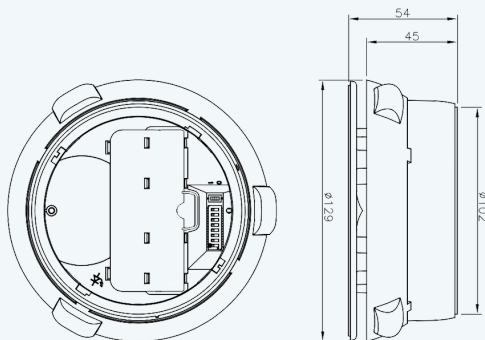

TECHNICAL INFORMATION

STANDARDS & APPROVALS

- BS EN 54-3: Fire alarm devices
- BS EN-54-23: Visual Alarm devices
- BS EN 54-25: Components using radio links and system requirements