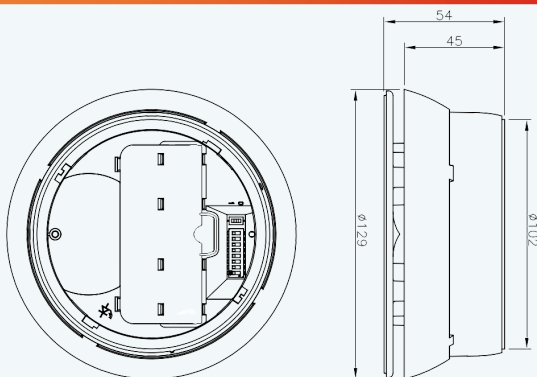

TECHNICAL INFORMATION

STANDARDS & APPROVALS

- BS EN54-3: Fire alarm devices
- BS EN54-25: Components using radio links and system requirements

0051