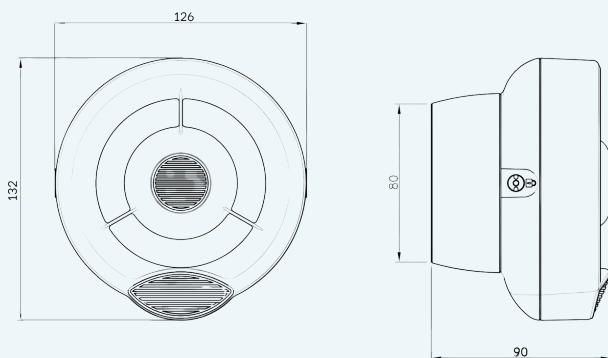

TECHNICAL INFORMATION

STANDARDS & APPROVALS

- BS EN54-3 (Type B): Fire Alarm Device, Sounders

0051